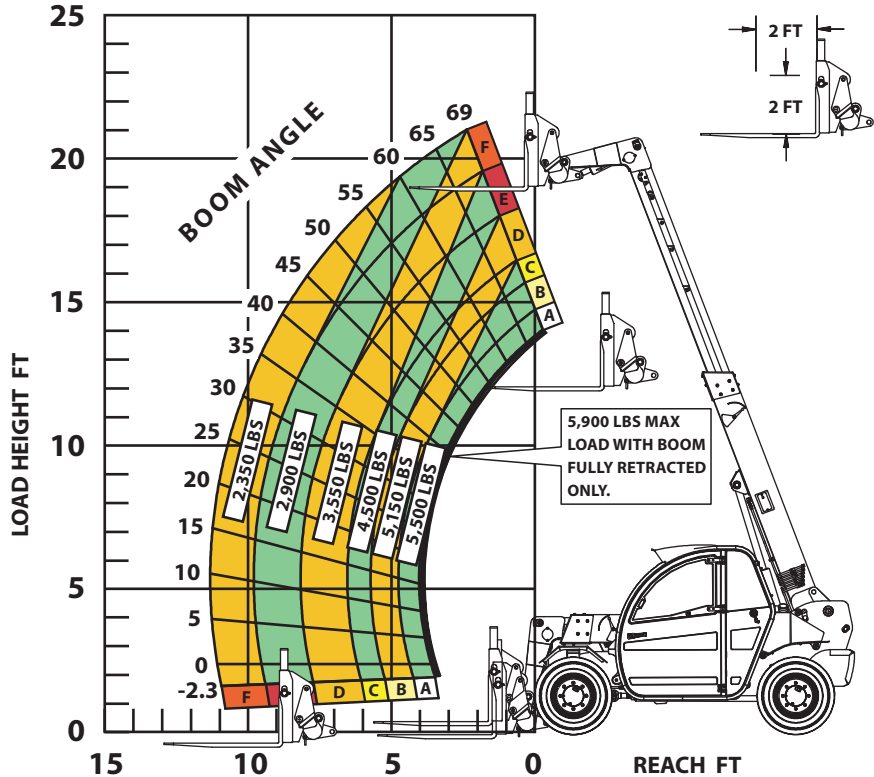

XR5919 LOAD CHART - STANDARD CARRIAGE

LOAD RATINGS SHOWN ARE FOR VEHICLES EQUIPPED WITH AIR FILLED TIRES ONLY.

2,950 LBS AT 24 IN MIN CAPACITY FORK (5,900 LBS PAIR).

702-636-2969 • 800-497-1704

P/N 17323-000